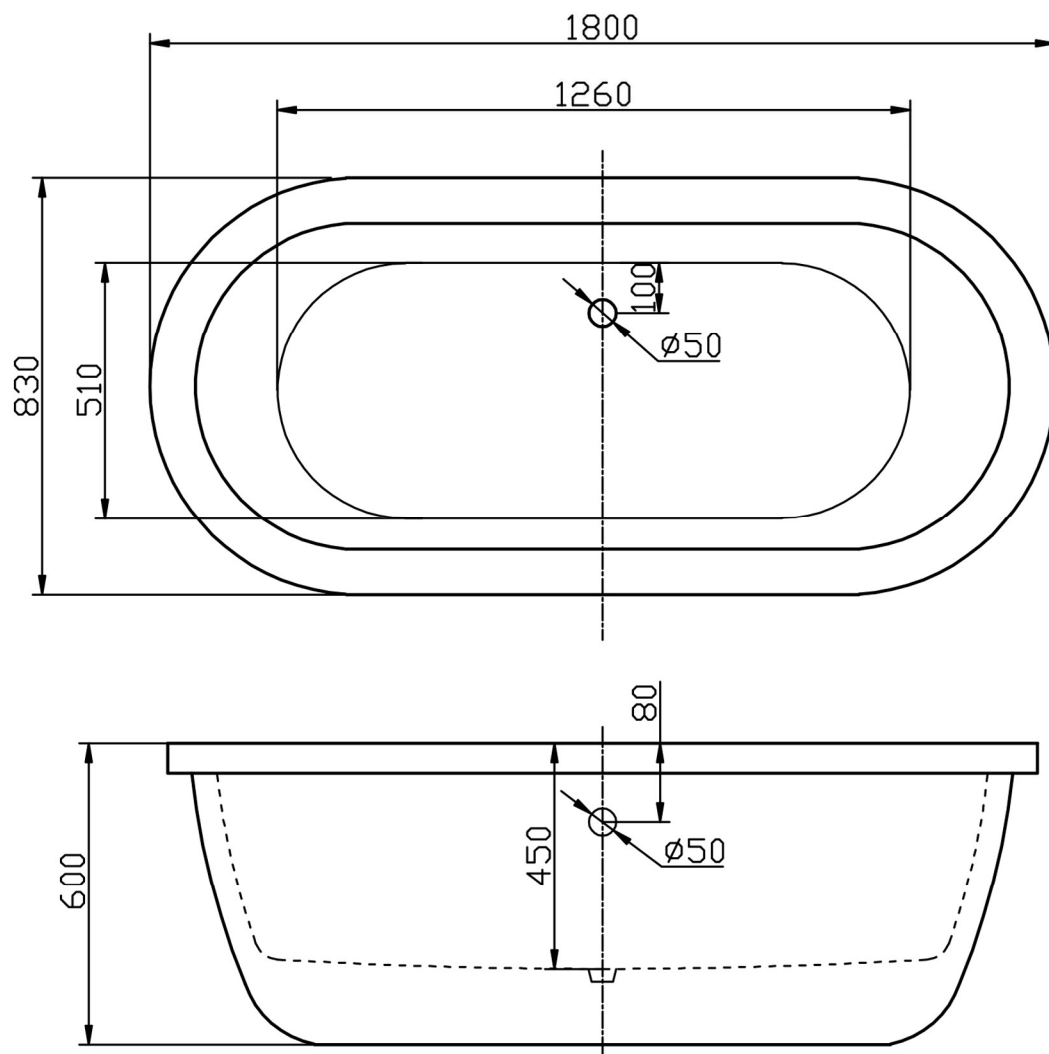

neox
c e r a m

Art. VM00004
Mod. Allison
quote espresse in mm.